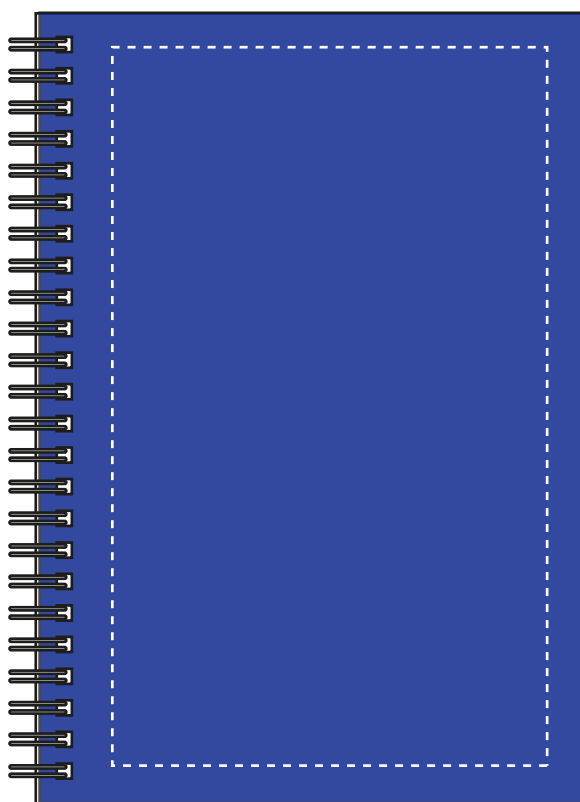

Artwork Approval

Your Ref:
Our Ref:

Quantity:
Version: 1

Product Code: QS0279
Product Colour: BLUE

PRODUCT NOTES: DUE TO THE NATURE OF THE PRODUCT THE PRINT POSITION MAY VARY BY 2 - 3 MM

We stock this item in the following colours

The dashed line is to demonstrate print area and will not appear on your printed item

PANTONE REFERENCE(S)

● Colour 1

PRINT LAYOUT

- CENTRED TO PRINT AREA
- CENTRED TO NOTEBOOK

ARTWORK SCALE 50%

PRINTING CONCERNS:

ACTUAL ARTWORK SIZE:

Please note that this product has Sustainability Markings that are not visible from this perspective

Please check the following are correct

QUANTITY CORRECT PRODUCT and PRODUCT COLOUR PRINT SIZE and POSITION PRINT COLOUR SPELLING, PHONE NUMBERS, EMAILS and WEBSITES

To proceed, please reply back to sender clearly stating that the proof is approved

ARTWORK SCALE 100%
Max print area: 190mm x 115mm